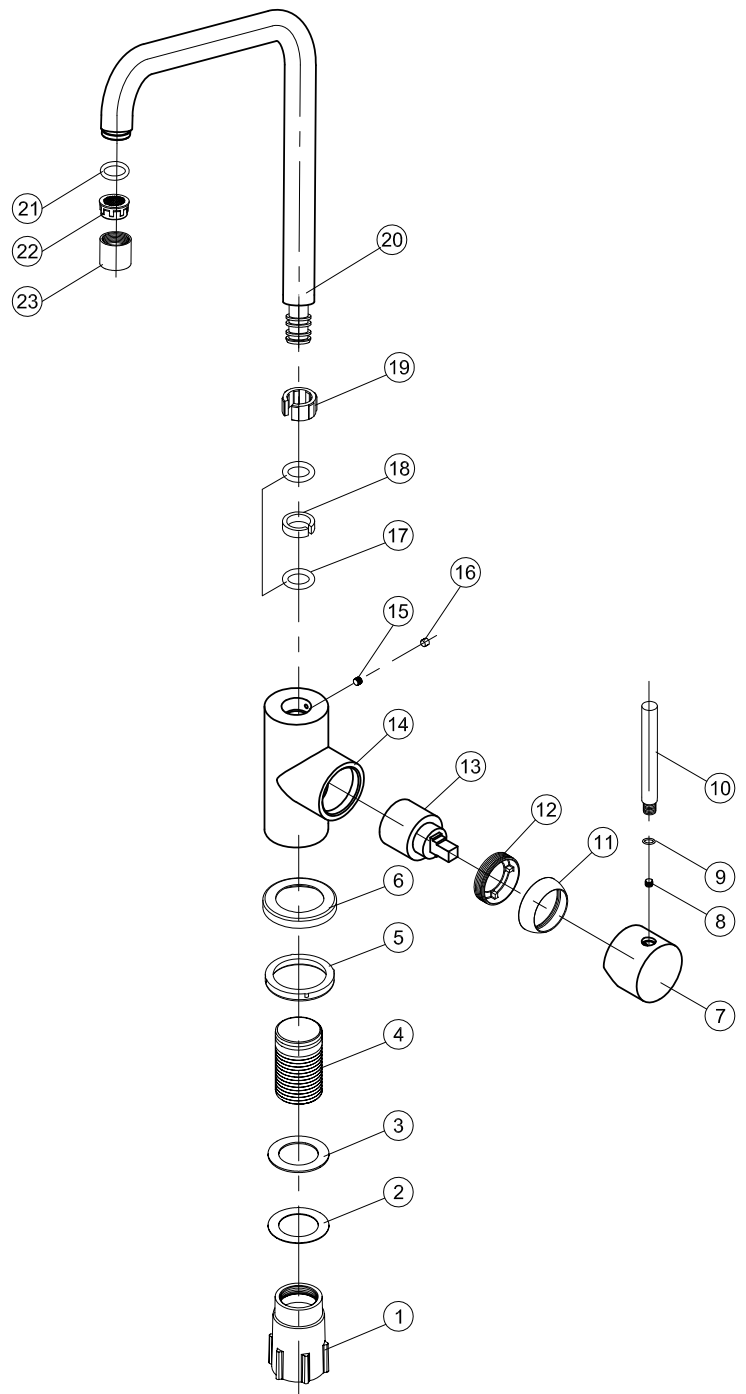

- 1 Fixing bushing
- 2 Washer
- 3 Rubber
- 4 Threaded tube
- 5 Base Rubber
- 6 Base
- 7 Handle base
- 8 Inner hex screw
- 9 O ring
- 10 Handle bar
- 11 Cover ring
- 12 Screw nut
- 13 Cartridge
- 14 Body
- 15 Inner hex screw
- 16 Decoration rubber
- 17 O ring
- 18 C ring
- 19 C ring
- 20 Bottom spout
- 21 O ring
- 22 Aerator
- 23 Aerator cover
- 24 Flexible hose
- 25 Flexible hose

Steel Square

Art no: 30010 RSK: 8318331

SCANDTAP®
BATHROOM CONCEPTS

Scandtap AB, Olofsdalsvägen 21, 302 41 Halmstad, Sweden
info@scandtap.com, www.scandtap.com